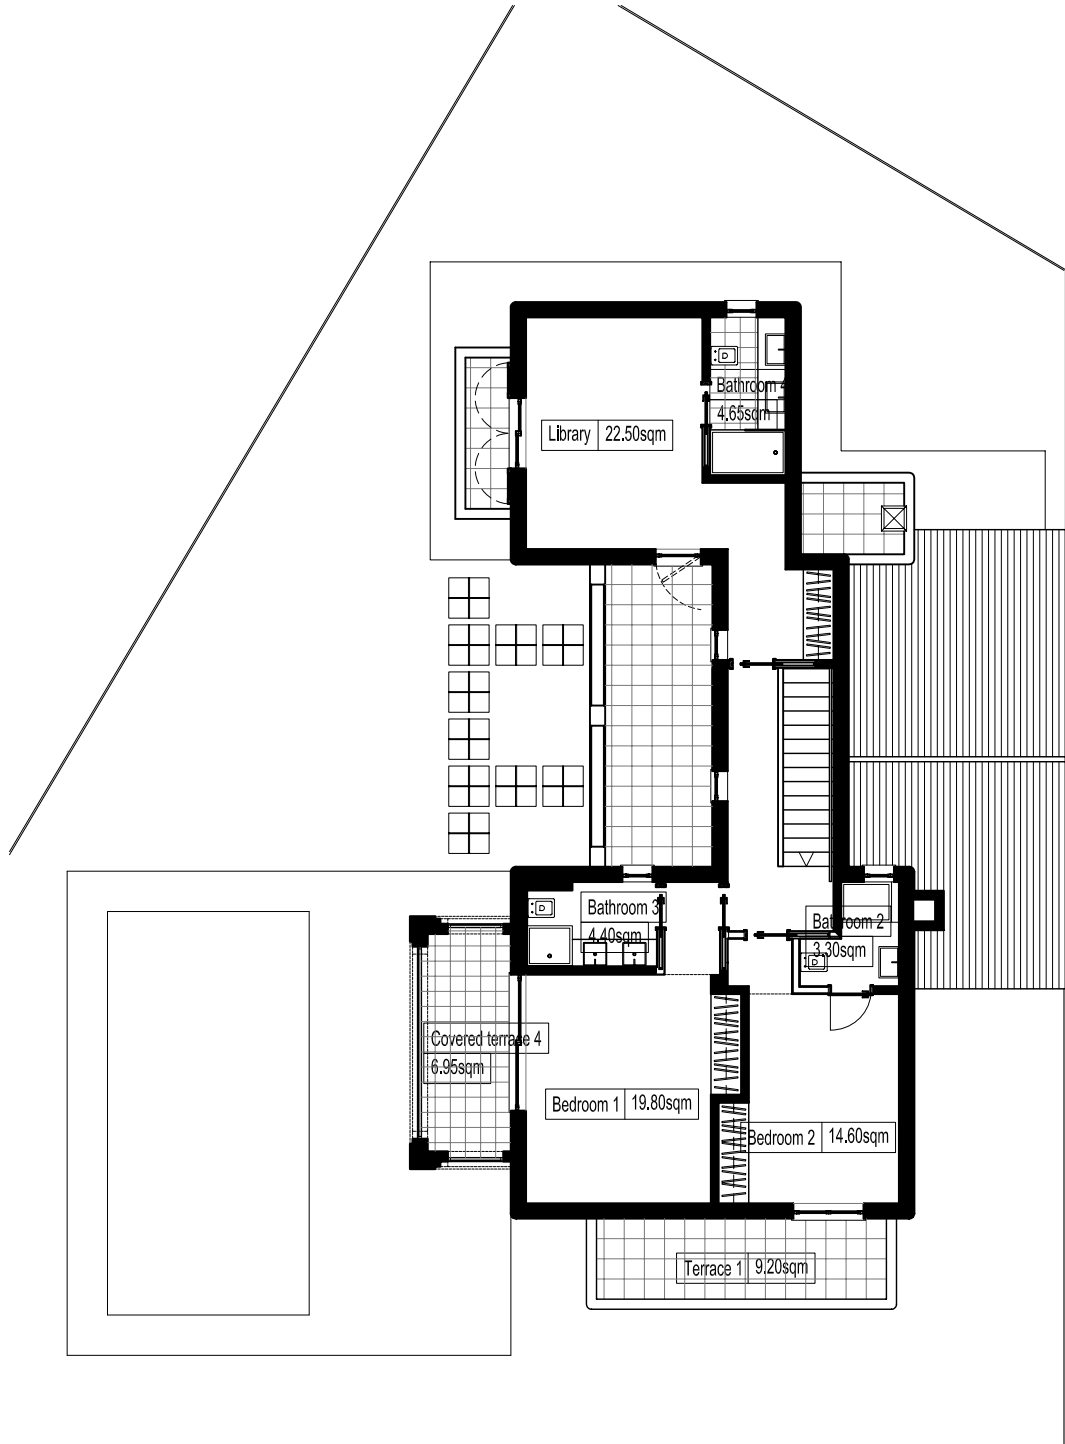

AMENDOEIRA
MONTE MIRADOURO

plot MM 39 (LOTE 70)

Site plan

1/1500 scale

Plot plan

1/500 scale

Plot Area : 910.55sqm
Total Aproximative Building Area: 200.00sqm

AMENDOEIRA
MONTE MIRADOURO

plot MM 39 (LOTE 70)

Downlevel
1/150 scale

Plot Area : 910.55sqm
Total Aproximative Building Area: 200.00sqm

AMENDOEIRA
MONTE MIRADOURO

plot MM 39 (LOTE 70)

Upperlevel
1/150 scale

Plot Area : 910.55sqm
Total Aproximative Building Area: 200.00sqm

AMENDOEIRA
MONTE MIRADOURO

plot MM 39 (LOTE 70)

North Elevation

1/150 scale

South Elevation

Plot Area : 910.55sqm
Total Aproximative Building Area: 200.00sqm

AMENDOEIRA
MONTE MIRADOURO

plot MM 39 (LOTE 70)

East Elevation

1/150 scale

West Elevation

Plot Area : 910.55sqm
Total Aproximative Building Area: 200.00sqm