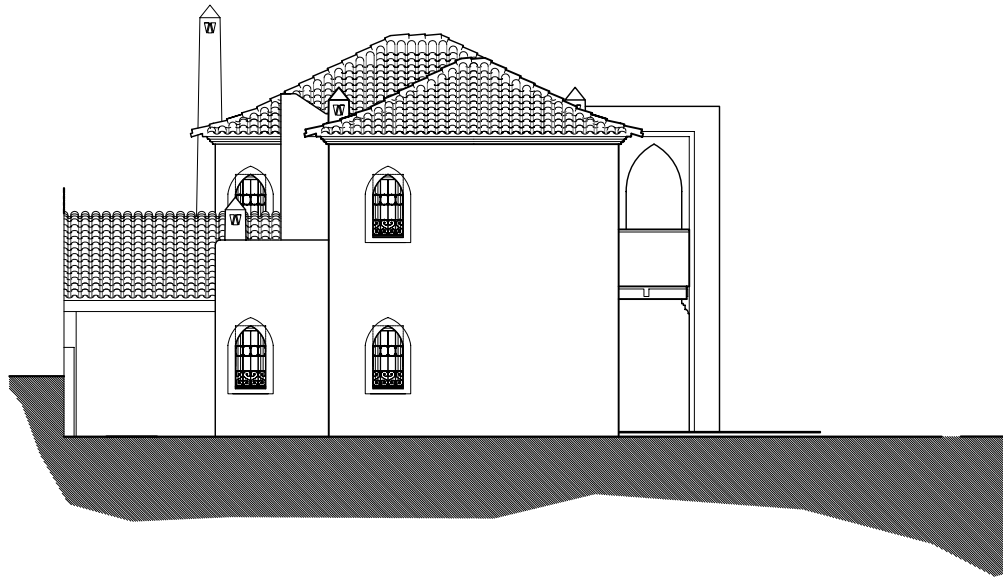

AMENDOEIRA
MONTE MIRADOURO

plot MM 39 (LOTE 70)

Site plan

1/1500 scale

Plot plan

1/500 scale

Plot Area : 910.55sqm
Total Aproximative Building Area: 200.00sqm

AMENDOEIRA
MONTE MIRADOURO

plot MM 39 (LOTE 70)

Downlevel
1/150 scale

Plot Area : 910.55sqm
Total Aproximative Building Area: 200.00sqm

AMENDOEIRA
MONTE MIRADOURO

plot MM 39 (LOTE 70)

Upperlevel
1/150 scale

Plot Area : 910.55sqm
Total Aproximative Building Area: 200.00sqm

AMENDOEIRA
MONTE MIRADOURO

plot MM 39 (LOTE 70)

North Elevation

1/150 scale

South Elevation

Plot Area : 910.55sqm
Total Aproximative Building Area: 200.00sqm

AMENDOEIRA
MONTE MIRADOURO

plot MM 39 (LOTE 70)

East Elevation

1/150 scale

West Elevation

Plot Area : 910.55sqm
Total Aproximative Building Area: 200.00sqm