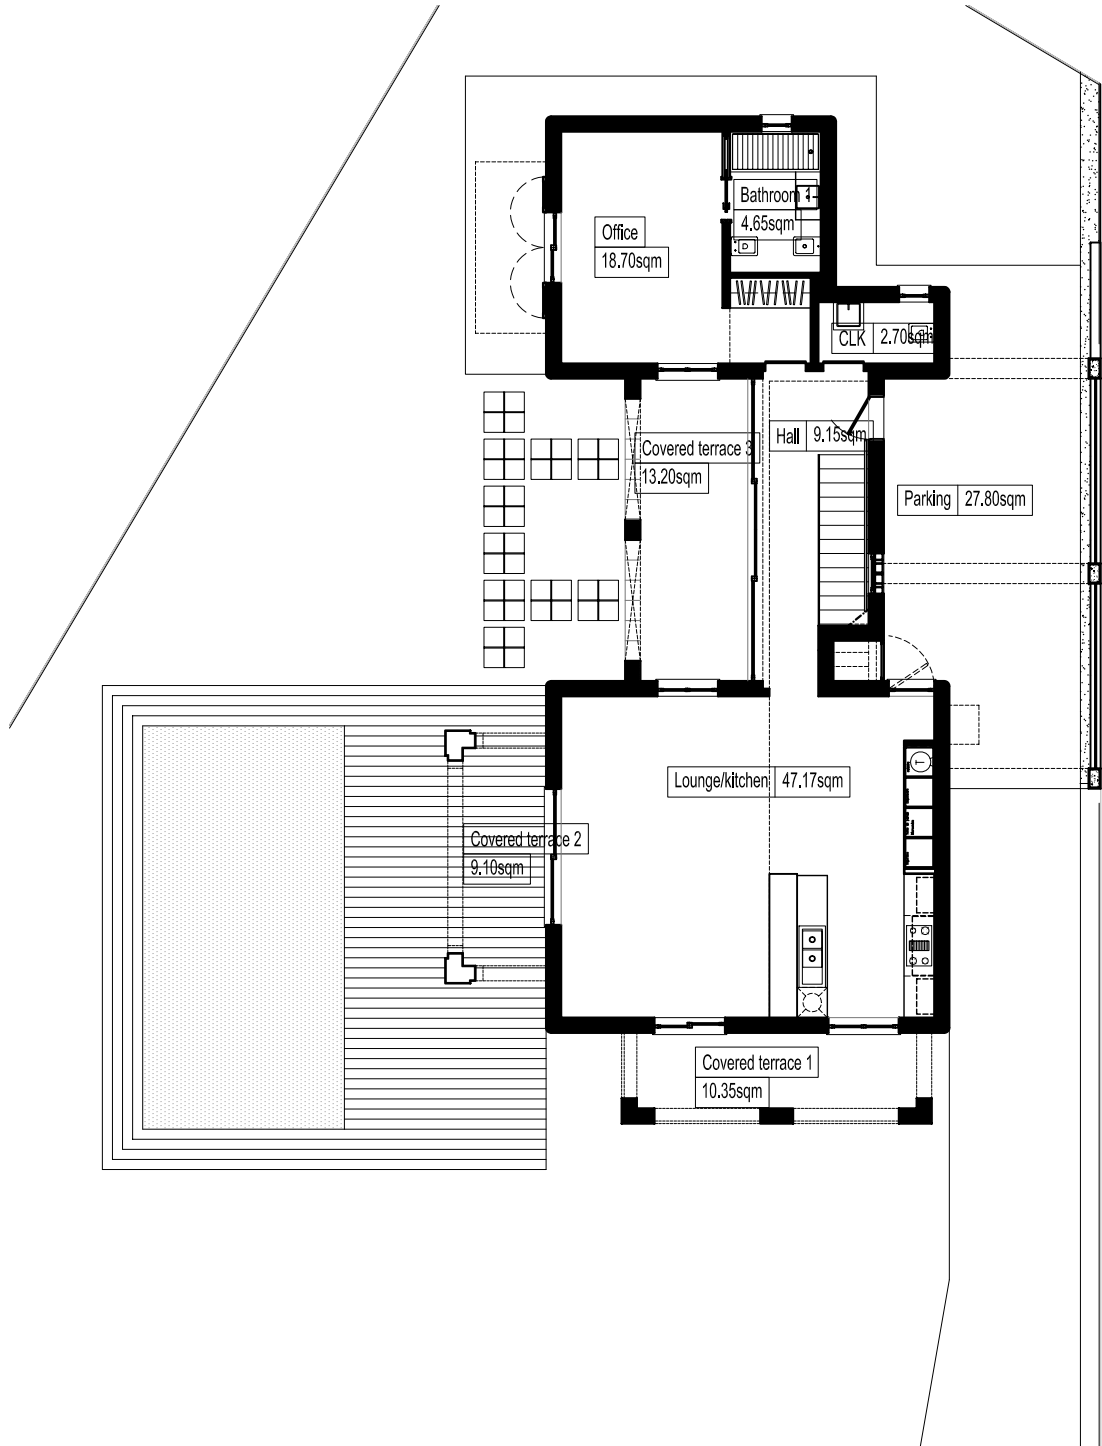

AMENDOEIRA
MONTE MIRADOURO

plot MM 39 (LOTE 70)

Site plan

1/1500 scale

Plot plan

1/500 scale

Plot Area : 910.55sqm
Total Aproximative Building Area: 200.00sqm

AMENDOEIRA
MONTE MIRADOURO

plot MM 39 (LOTE 70)

Downlevel
1/150 scale

Plot Area : 910.55sqm
Total Aproximative Building Area: 200.00sqm

AMENDOEIRA
MONTE MIRADOURO

plot MM 39 (LOTE 70)

Upperlevel
1/150 scale

Plot Area : 910.55sqm
Total Aproximative Building Area: 200.00sqm

AMENDOEIRA
MONTE MIRADOURO

plot MM 39 (LOTE 70)

North Elevation

1/150 scale

South Elevation

Plot Area : 910.55sqm
Total Aproximative Building Area: 200.00sqm

AMENDOEIRA
MONTE MIRADOURO

plot MM 39 (LOTE 70)

East Elevation

1/150 scale

West Elevation

Plot Area : 910.55sqm
Total Aproximative Building Area: 200.00sqm