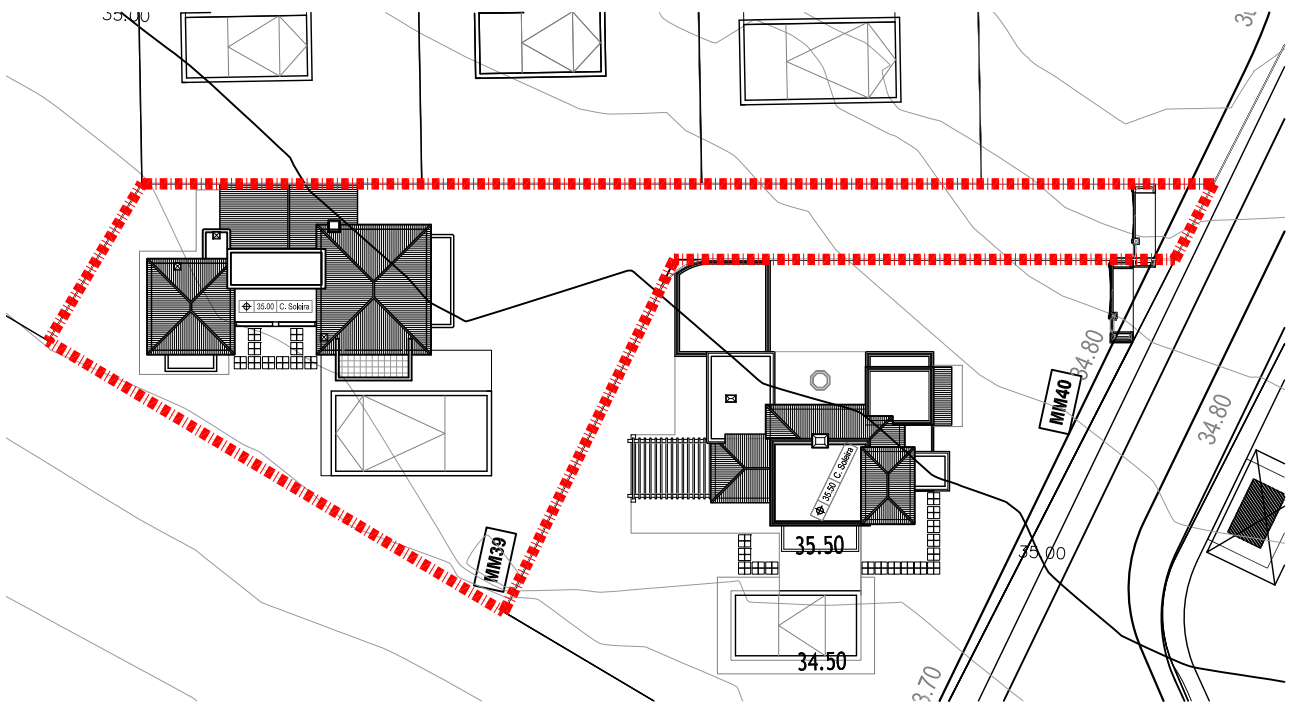

AMENDOEIRA
MONTE MIRADOURO

plot MM 39 (LOTE 70)

Site plan

1/1500 scale

Plot plan

1/500 scale

Plot Area : 910.55sqm
Total Aproximative Building Area: 200.00sqm

AMENDOEIRA
MONTE MIRADOURO

plot MM 39 (LOTE 70)

Downlevel
1/150 scale

Plot Area : 910.55sqm
Total Aproximative Building Area: 200.00sqm

AMENDOEIRA
MONTE MIRADOURO

plot MM 39 (LOTE 70)

Upperlevel
1/150 scale

Plot Area : 910.55sqm
Total Aproximative Building Area: 200.00sqm

AMENDOEIRA
MONTE MIRADOURO

plot MM 39 (LOTE 70)

North Elevation

1/150 scale

South Elevation

Plot Area : 910.55sqm
Total Aproximative Building Area: 200.00sqm

AMENDOEIRA
MONTE MIRADOURO

plot MM 39 (LOTE 70)

East Elevation

1/150 scale

West Elevation

Plot Area : 910.55sqm
Total Aproximative Building Area: 200.00sqm