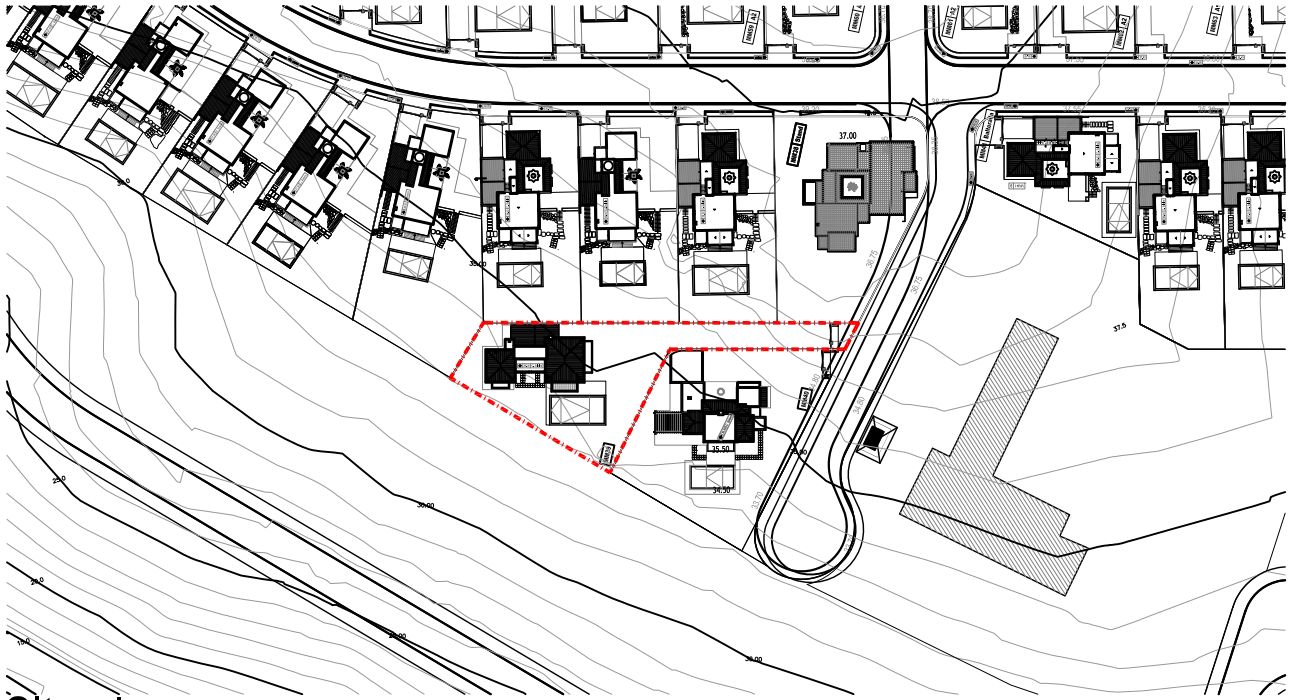

AMENDOEIRA
MONTE MIRADOURO

plot MM 39 (LOTE 70)

Site plan

1/1500 scale

Plot plan

1/500 scale

Plot Area : 910.55sqm
Total Aproximative Building Area: 200.00sqm

AMENDOEIRA
MONTE MIRADOURO

plot MM 39 (LOTE 70)

Downlevel
1/150 scale

Plot Area : 910.55sqm
Total Aproximative Building Area: 200.00sqm

AMENDOEIRA
MONTE MIRADOURO

plot MM 39 (LOTE 70)

Upperlevel
1/150 scale

Plot Area : 910.55sqm
Total Aproximative Building Area: 200.00sqm

AMENDOEIRA
MONTE MIRADOURO

plot MM 39 (LOTE 70)

North Elevation

1/150 scale

South Elevation

Plot Area : 910.55sqm
Total Aproximative Building Area: 200.00sqm

AMENDOEIRA
MONTE MIRADOURO

plot MM 39 (LOTE 70)

East Elevation

1/150 scale

West Elevation

Plot Area : 910.55sqm
Total Aproximative Building Area: 200.00sqm