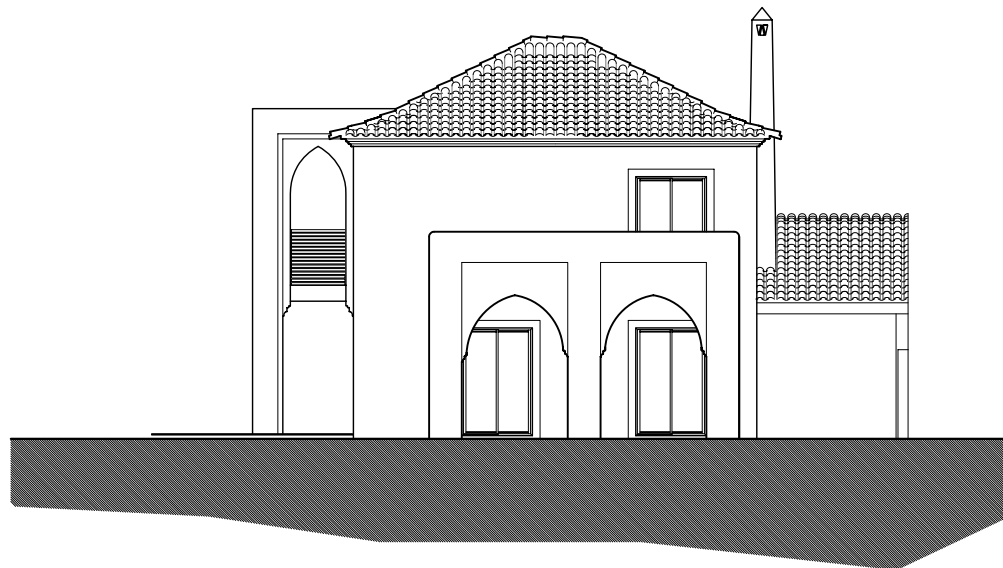

AMENDOEIRA
MONTE MIRADOURO

plot MM 39 (LOTE 70)

Site plan

1/1500 scale

Plot plan

1/500 scale

Plot Area : 910.55sqm
Total Aproximative Building Area: 200.00sqm

AMENDOEIRA
MONTE MIRADOURO

plot MM 39 (LOTE 70)

Downlevel
1/150 scale

Plot Area : 910.55sqm
Total Aproximative Building Area: 200.00sqm

AMENDOEIRA
MONTE MIRADOURO

plot MM 39 (LOTE 70)

Upperlevel
1/150 scale

Plot Area : 910.55sqm
Total Aproximative Building Area: 200.00sqm

AMENDOEIRA
MONTE MIRADOURO

plot MM 39 (LOTE 70)

North Elevation

1/150 scale

South Elevation

Plot Area : 910.55sqm
Total Aproximative Building Area: 200.00sqm

AMENDOEIRA
MONTE MIRADOURO

plot MM 39 (LOTE 70)

East Elevation

1/150 scale

West Elevation

Plot Area : 910.55sqm
Total Aproximative Building Area: 200.00sqm