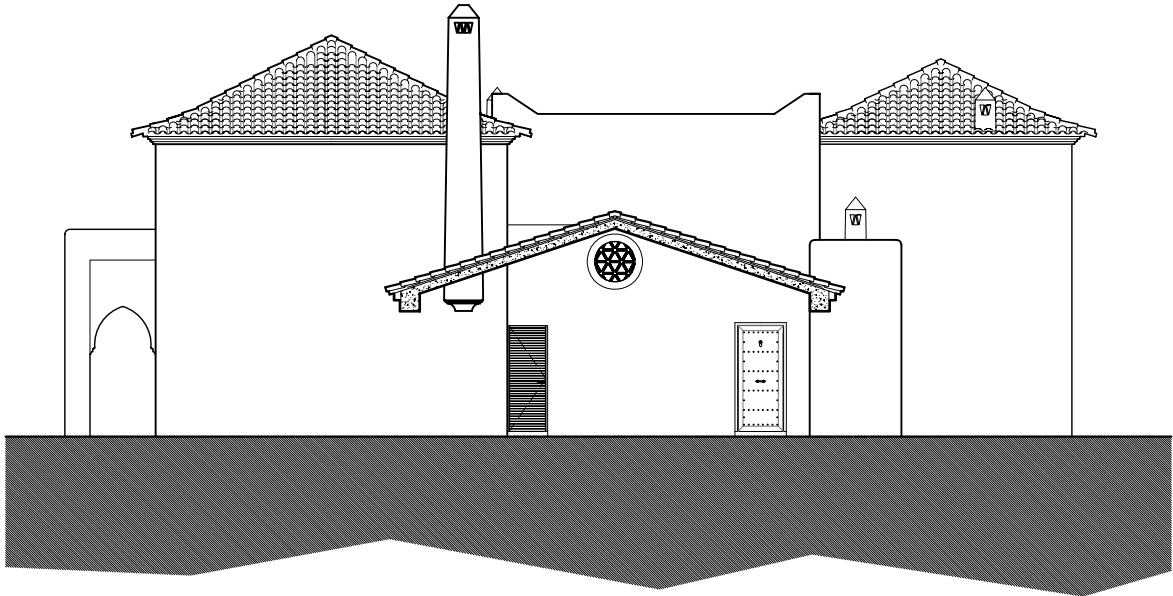

AMENDOEIRA
MONTE MIRADOURO

plot MM 39 (LOTE 70)

North Elevation

1/150 scale

South Elevation

Plot Area : 910.55sqm
Total Aproximative Building Area: 200.00sqm

AMENDOEIRA
MONTE MIRADOURO

plot MM 39 (LOTE 70)

East Elevation

1/150 scale

West Elevation

Plot Area : 910.55sqm
Total Aproximative Building Area: 200.00sqm