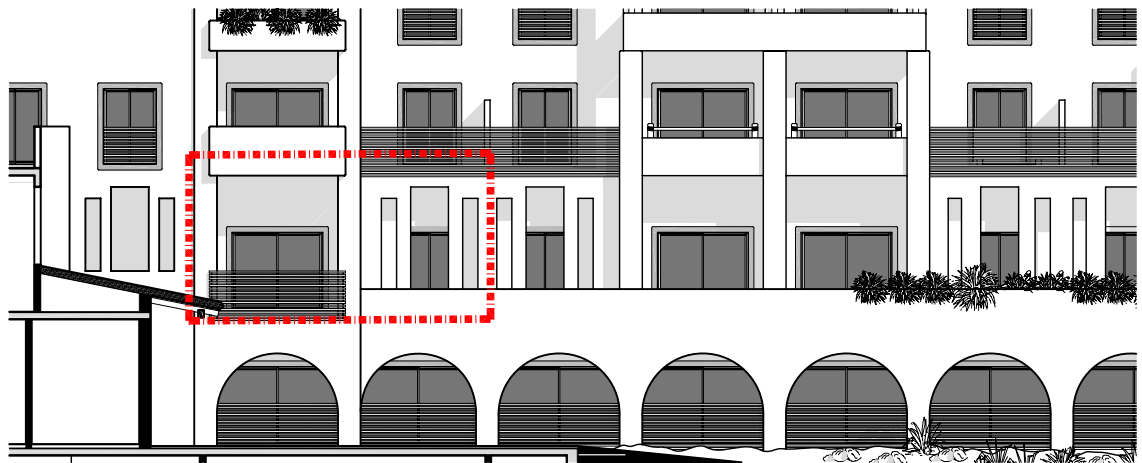

BELMAR
SPA & BEACH RESORT
LAGOS • PORTUGAL

Block D

Apartment 1A

(0 Floor)

1/2000 scale

Site plan

1/500 scale

Block D

BELMAR
SPA & BEACH RESORT
LAGOS • PORTUGAL

Block D

Apartment 1A

(0 Floor)

Floor plan
1/100 scale

Total Aproximative Apartment Area: 60,80m²
Total Aproximative Terrace Area: 11,60m²

BELMAR
SPA & BEACH RESORT
LAGOS • PORTUGAL

Block D

Apartment 1A

(0 Floor)

1/200 scale

North Elevation