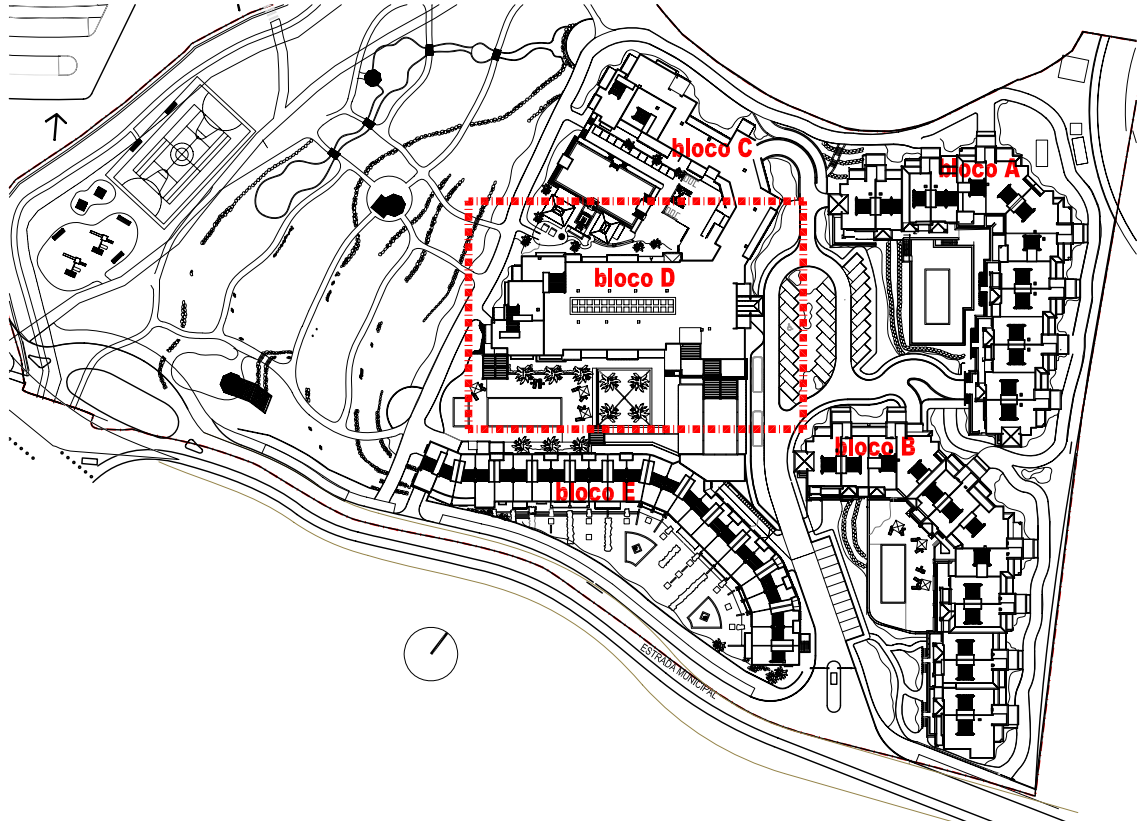

BELMAR
SPA & BEACH RESORT
LAGOS • PORTUGAL

Block D

Apartment 1A

(0 Floor)

1/2000 scale

Site plan

1/500 scale

Block D

BELMAR
SPA & BEACH RESORT
LAGOS • PORTUGAL

Block D

Apartment 1A

(0 Floor)

Floor plan
1/100 scale

Total Aproximative Apartment Area: 60,80m²
Total Aproximative Terrace Area: 11,60m²

BELMAR
SPA & BEACH RESORT
LAGOS • PORTUGAL

Block D

Apartment 1A

(0 Floor)

1/200 scale

North Elevation