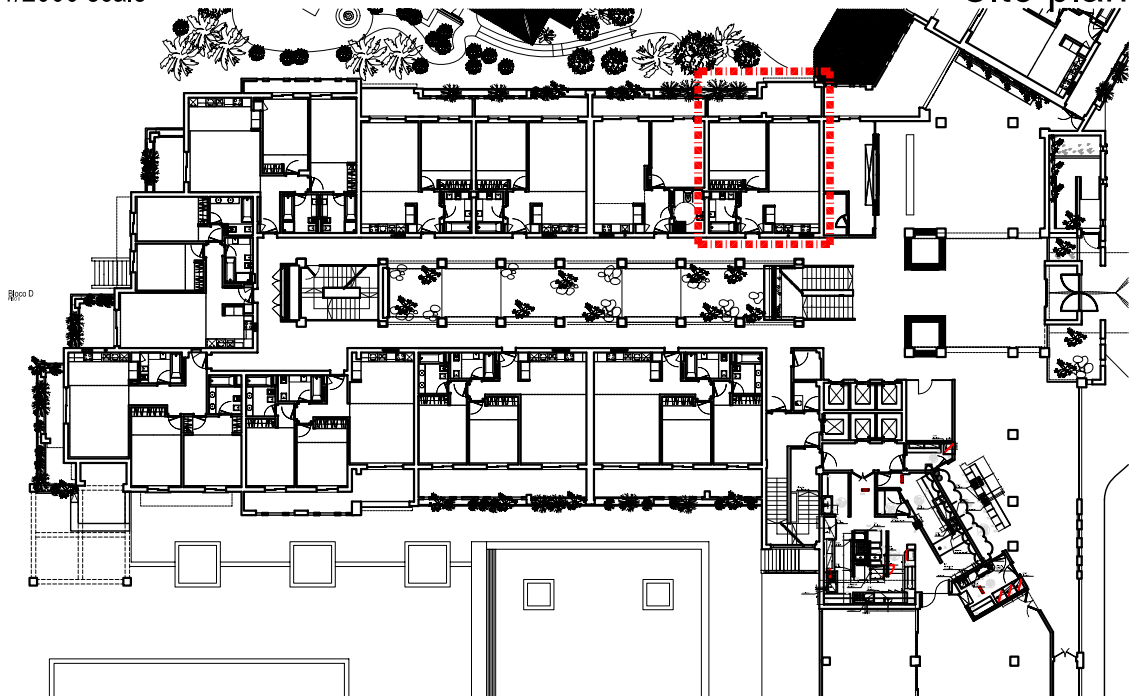

BELMAR
SPA & BEACH RESORT
LAGOS • PORTUGAL

Block D

Apartment 1A

(0 Floor)

1/2000 scale

Site plan

1/500 scale

Block D

BELMAR
SPA & BEACH RESORT
LAGOS • PORTUGAL

Block D

Apartment 1A

(0 Floor)

Floor plan
1/100 scale

Total Aproximative Apartment Area: 60,80m²
Total Aproximative Terrace Area: 11,60m²

BELMAR
SPA & BEACH RESORT
LAGOS • PORTUGAL

Block D

Apartment 1A

(0 Floor)

1/200 scale

North Elevation