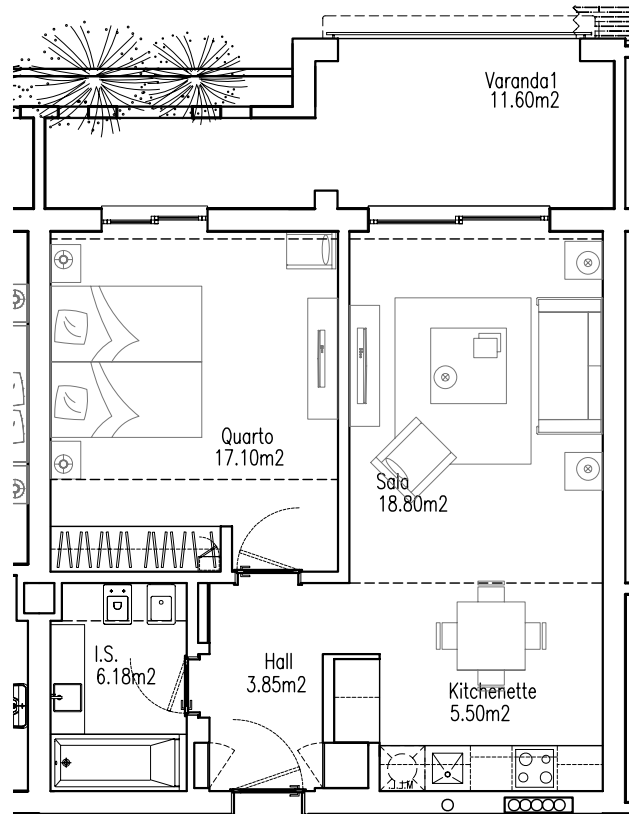

BELMAR
SPA & BEACH RESORT
LAGOS • PORTUGAL

Block D

Apartment 1A

(0 Floor)

1/2000 scale

Site plan

1/500 scale

Block D

BELMAR
SPA & BEACH RESORT
LAGOS • PORTUGAL

Block D

Apartment 1A

(0 Floor)

Floor plan
1/100 scale

Total Aproximative Apartment Area: 60,80m²
Total Aproximative Terrace Area: 11,60m²

BELMAR
SPA & BEACH RESORT
LAGOS • PORTUGAL

Block D

Apartment 1A

(0 Floor)

1/200 scale

North Elevation