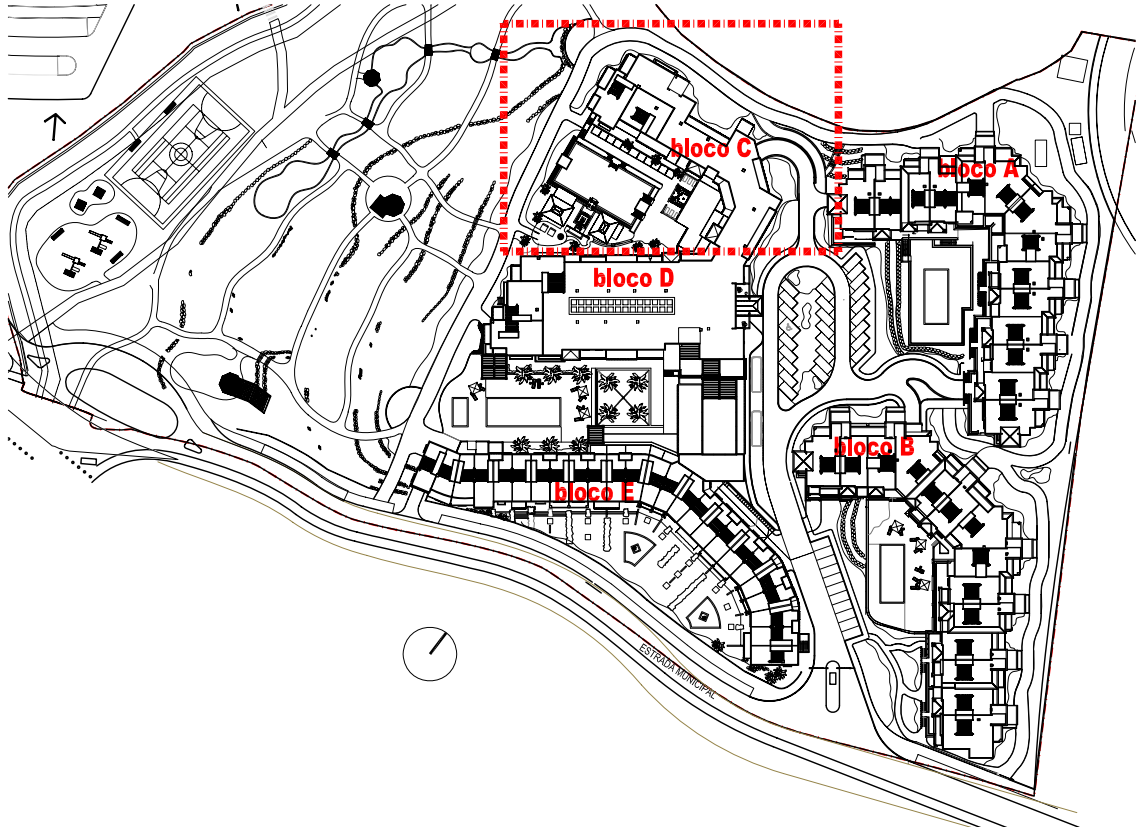

BELMAR
SPA & BEACH RESORT
LAGOS • PORTUGAL

Block C

Apartment 1F

(0 Floor)

1/2000 scale

Site plan

1/500 scale

Block C

BELMAR
SPA & BEACH RESORT
LAGOS • PORTUGAL

Block C

Apartment 1F

(0 Floor)

Floor plan
1/100 scale

Total Aproximative Apartment Area: 102,05m²
Total Aproximative Terrace Area: 29,90m²

BELMAR
SPA & BEACH RESORT
LAGOS • PORTUGAL

Block C

Apartment 1F

(0 Floor)

1/200 scale

South Elevation