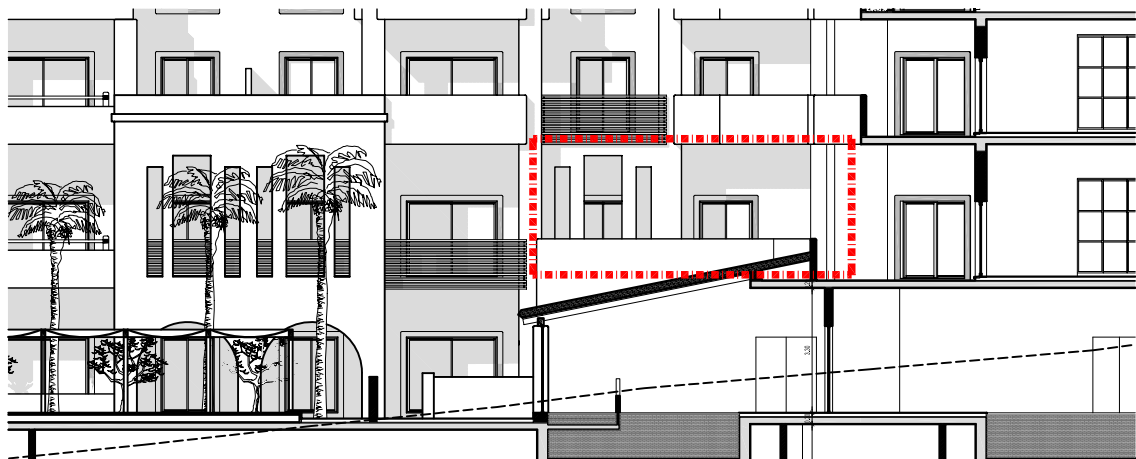

BELMAR
SPA & BEACH RESORT
LAGOS • PORTUGAL

Block C

Apartment 1F

(0 Floor)

1/2000 scale

Site plan

1/500 scale

Block C

BELMAR
SPA & BEACH RESORT
LAGOS • PORTUGAL

Block C

Apartment 1F

(0 Floor)

Floor plan
1/100 scale

Total Aproximative Apartment Area: 102,05m²
Total Aproximative Terrace Area: 29,90m²

BELMAR
SPA & BEACH RESORT
LAGOS • PORTUGAL

Block C

Apartment 1F

(0 Floor)

1/200 scale

South Elevation