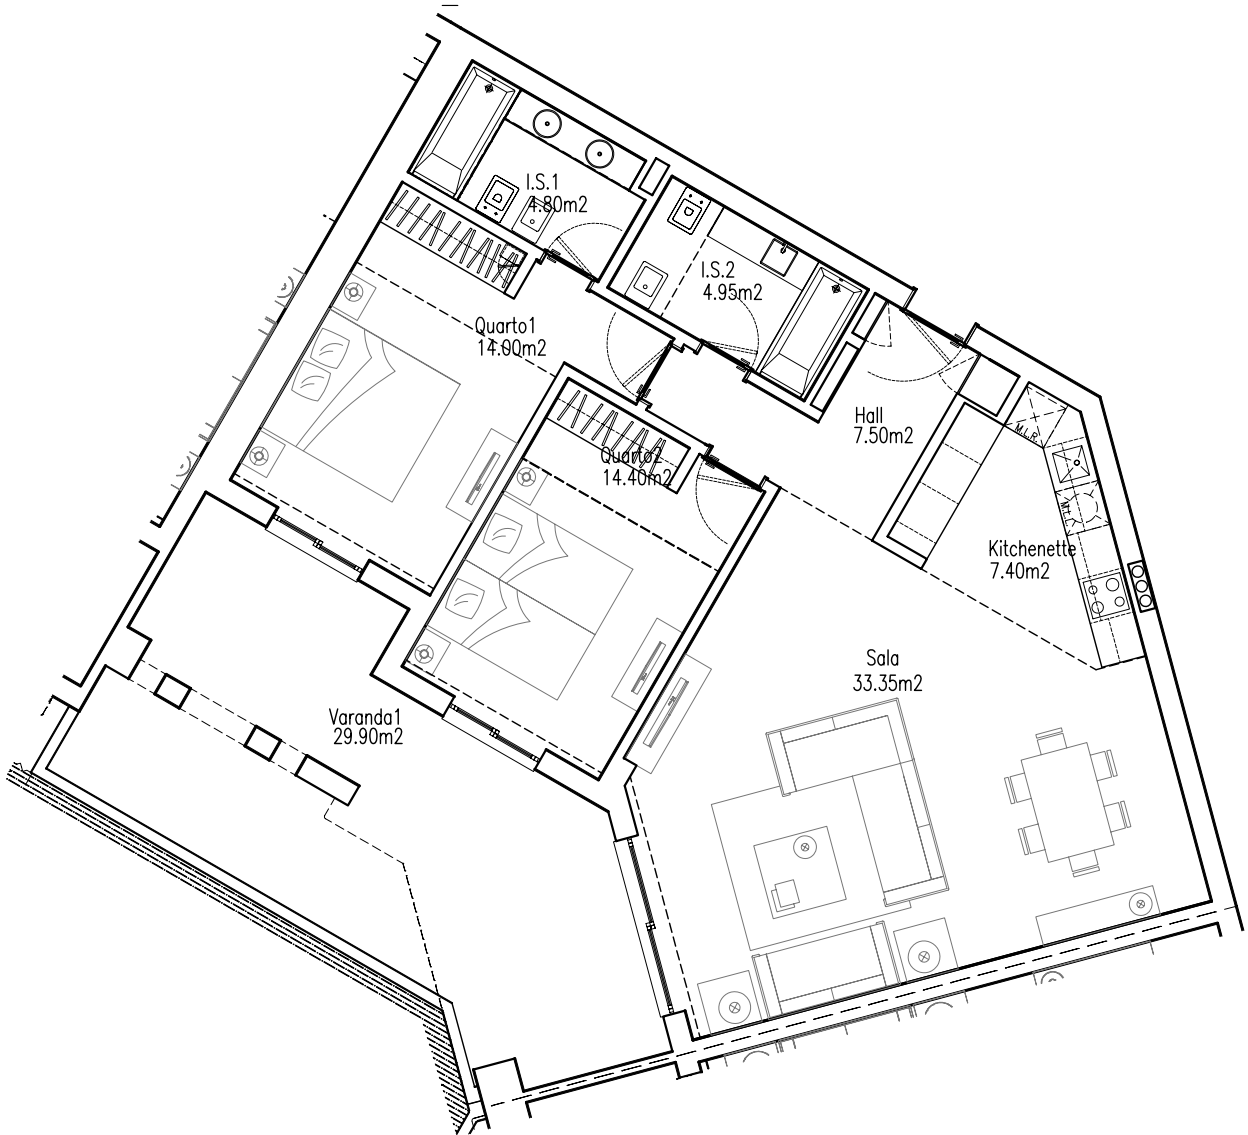

BELMAR
SPA & BEACH RESORT
LAGOS • PORTUGAL

Block C

Apartment 1F

(0 Floor)

1/2000 scale

Site plan

1/500 scale

Block C

BELMAR
SPA & BEACH RESORT
LAGOS • PORTUGAL

Block C

Apartment 1F

(0 Floor)

Floor plan
1/100 scale

Total Aproximative Apartment Area: 102,05m²
Total Aproximative Terrace Area: 29,90m²

BELMAR
SPA & BEACH RESORT
LAGOS • PORTUGAL

Block C

Apartment 1F

(0 Floor)

1/200 scale

South Elevation