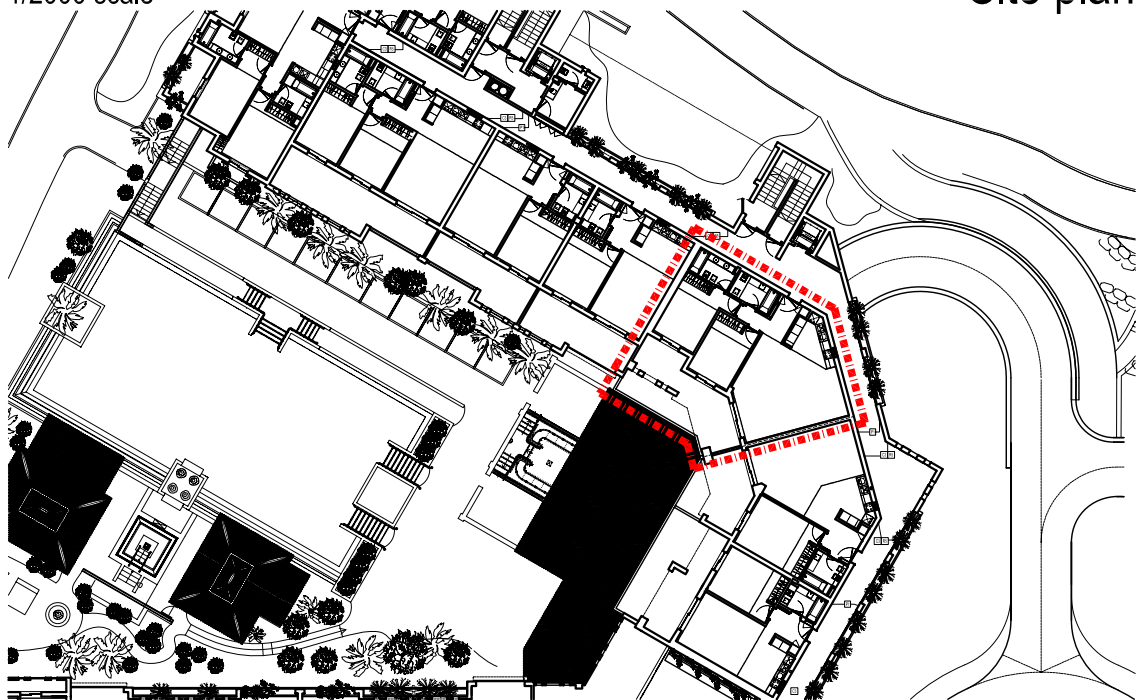

BELMAR
SPA & BEACH RESORT
LAGOS • PORTUGAL

Block C

Apartment 1F

(0 Floor)

1/2000 scale

Site plan

1/500 scale

Block C

BELMAR
SPA & BEACH RESORT
LAGOS • PORTUGAL

Block C

Apartment 1F

(0 Floor)

Floor plan
1/100 scale

Total Aproximative Apartment Area: 102,05m²
Total Aproximative Terrace Area: 29,90m²

BELMAR
SPA & BEACH RESORT
LAGOS • PORTUGAL

Block C

Apartment 1F

(0 Floor)

1/200 scale

South Elevation