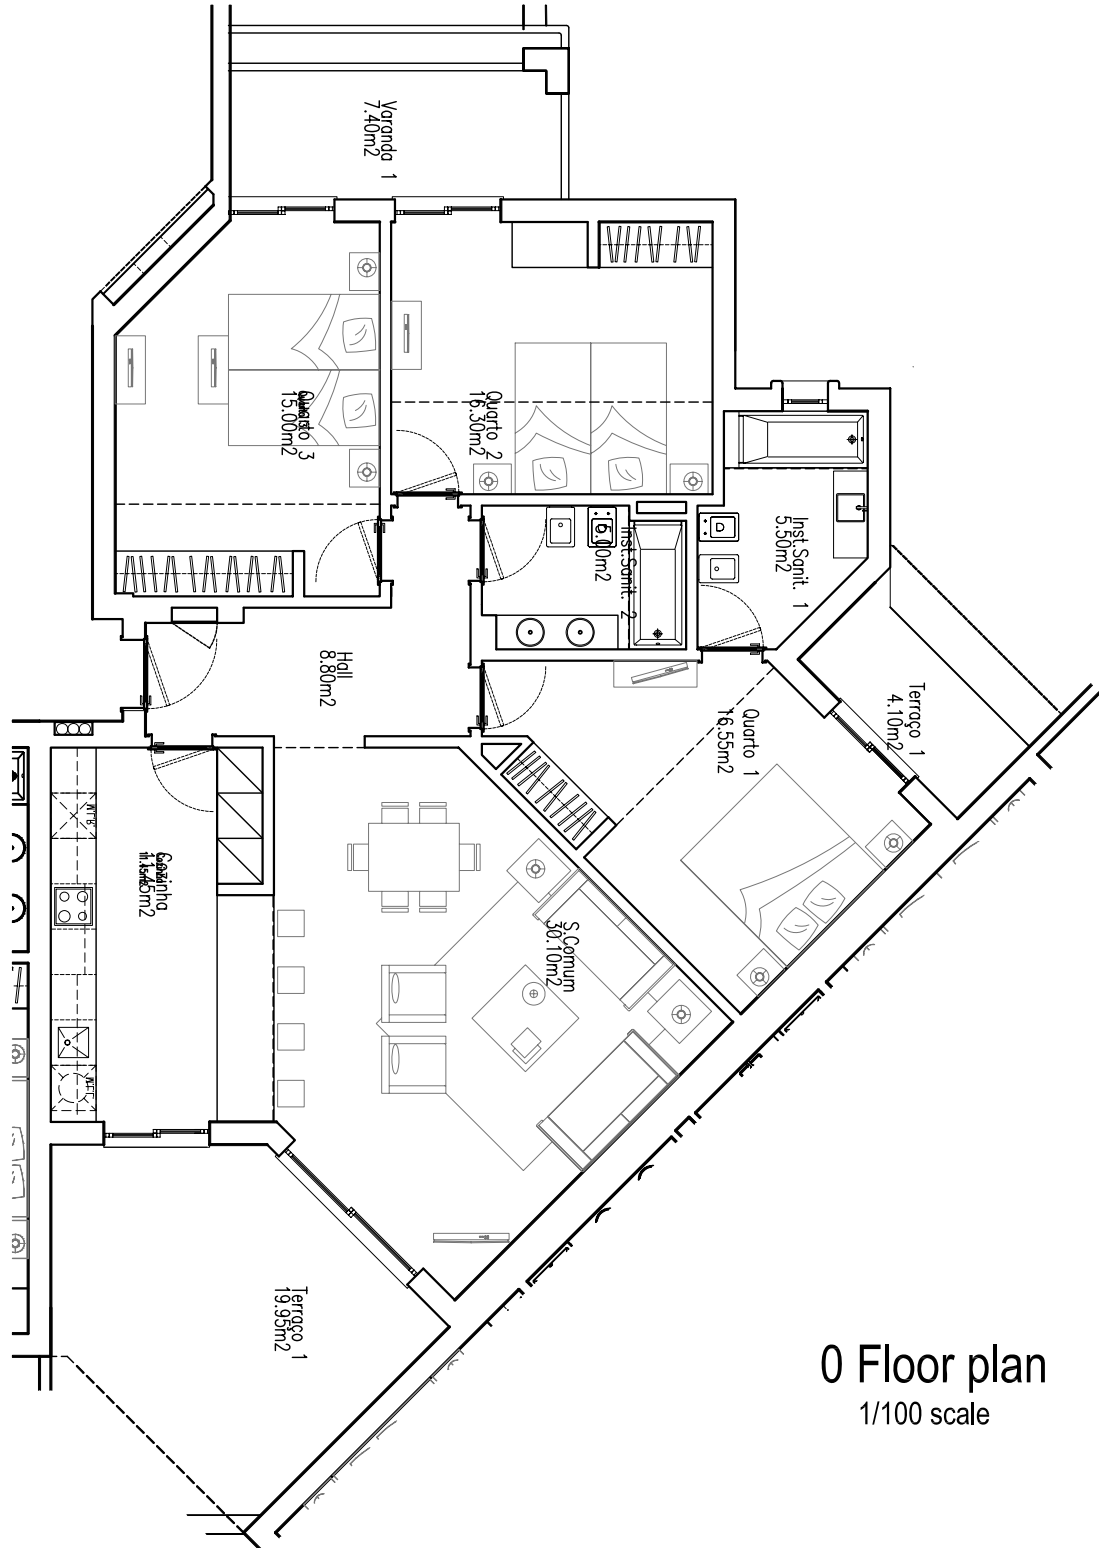

BELMAR
SPA & BEACH RESORT
LAGOS • PORTUGAL

Block B
Apartment 0D
(0 Floor)

1/2000 scale

Site plan

1/500 scale

Block B

BELMAR
SPA & BEACH RESORT
LAGOS • PORTUGAL

Block B

Apartment 0D

(0 Floor)

0 Floor plan
1/100 scale

Total Aproximative Apartment Area: 128,45m²
Total Aproximative Terrace Area: 31,45m²

BELMAR
SPA & BEACH RESORT
LAGOS • PORTUGAL

Block B
Apartment 0D
(0 Floor)

Vista LL - Alcado Norte

1/200 scale

North Elevation

1/200 scale

South Elevation

1/200 scale

North Elevation