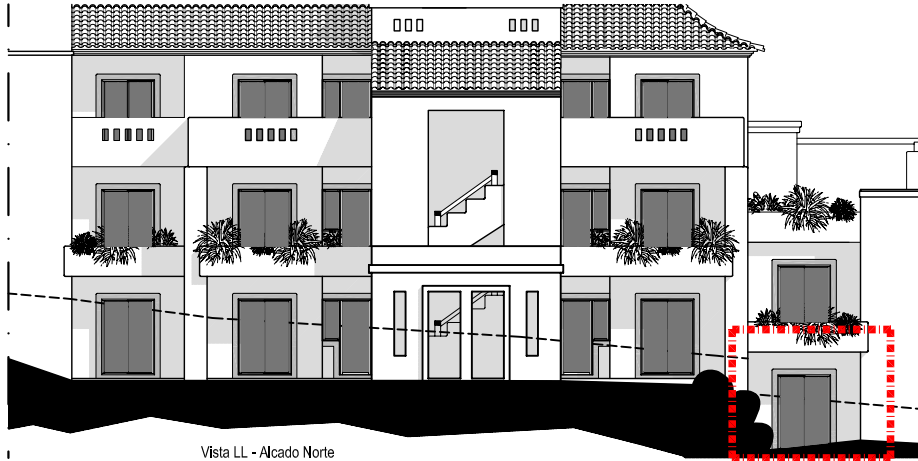

Apartment 0D

(0 Floor)

0 Floor plan
1/100 scale

Total Aproximative Apartment Area: 128,45m²
Total Aproximative Terrace Area: 31,45m²

BELMAR
SPA & BEACH RESORT
LAGOS • PORTUGAL

Block B
Apartment 0D
(0 Floor)

Vista LL - Alcado Norte

1/200 scale

North Elevation

1/200 scale

South Elevation

1/200 scale

North Elevation