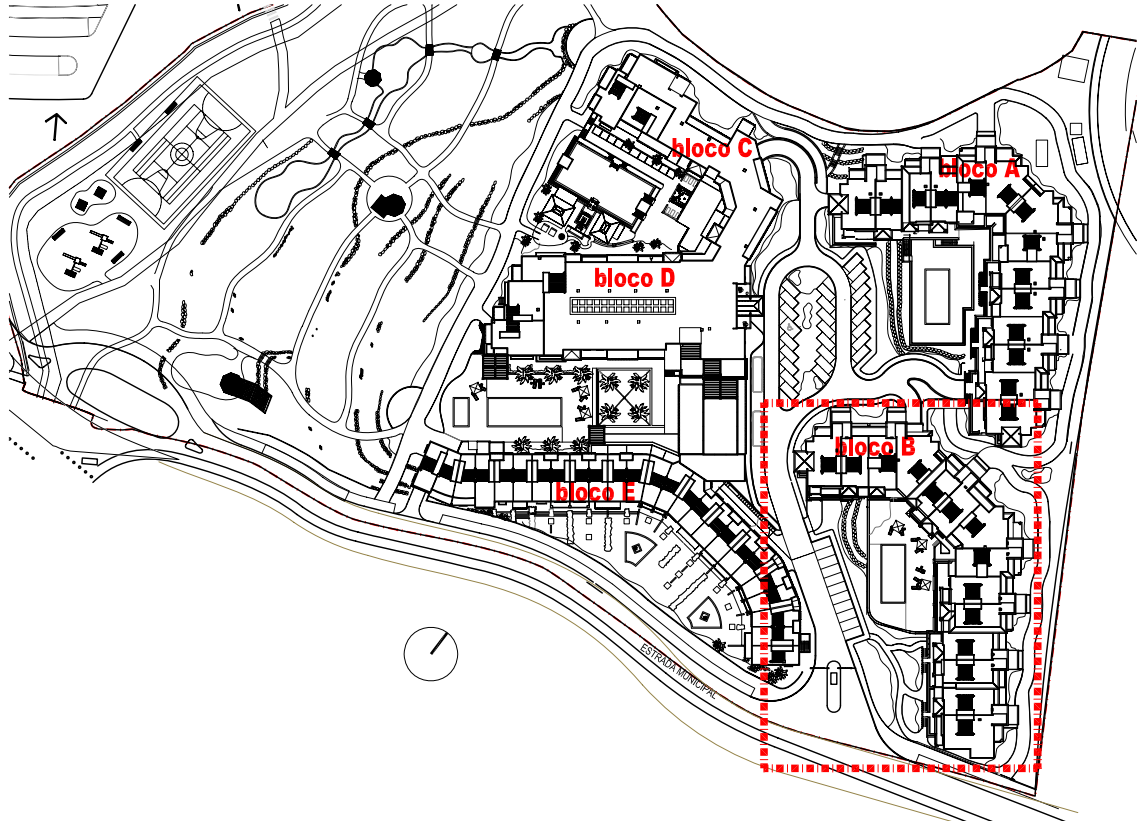

BELMAR
SPA & BEACH RESORT
LAGOS • PORTUGAL

Block B
Apartment 0D
(0 Floor)

1/2000 scale

Site plan

1/500 scale

Block B

BELMAR
SPA & BEACH RESORT
LAGOS • PORTUGAL

Block B

Apartment 0D

(0 Floor)

0 Floor plan
1/100 scale

Total Aproximative Apartment Area: 128,45m²
Total Aproximative Terrace Area: 31,45m²

BELMAR
SPA & BEACH RESORT
LAGOS • PORTUGAL

Block B
Apartment 0D
(0 Floor)

Vista LL - Alcado Norte

1/200 scale

North Elevation

1/200 scale

South Elevation

1/200 scale

North Elevation