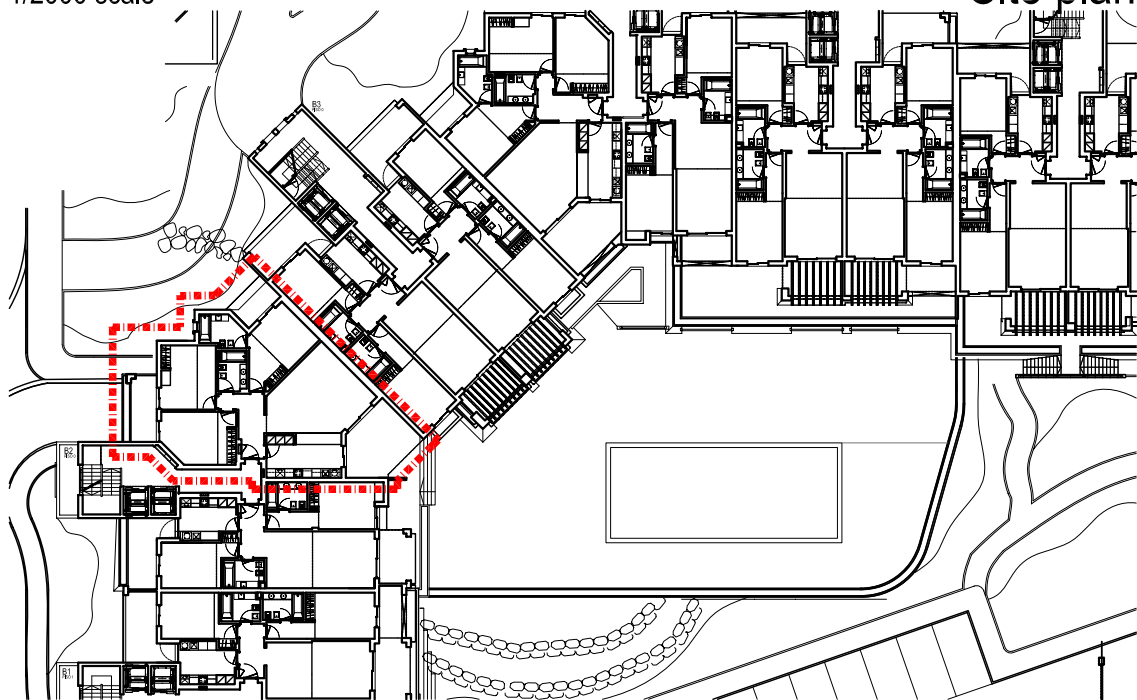

BELMAR
SPA & BEACH RESORT
LAGOS • PORTUGAL

Block B
Apartment 0D
(0 Floor)

1/2000 scale

Site plan

1/500 scale

Block B

BELMAR
SPA & BEACH RESORT
LAGOS • PORTUGAL

Block B

Apartment 0D

(0 Floor)

0 Floor plan
1/100 scale

Total Aproximative Apartment Area: 128,45m²
Total Aproximative Terrace Area: 31,45m²

BELMAR
SPA & BEACH RESORT
LAGOS • PORTUGAL

Block B
Apartment 0D
(0 Floor)

Vista LL - Alcado Norte

1/200 scale

North Elevation

1/200 scale

South Elevation

1/200 scale

North Elevation