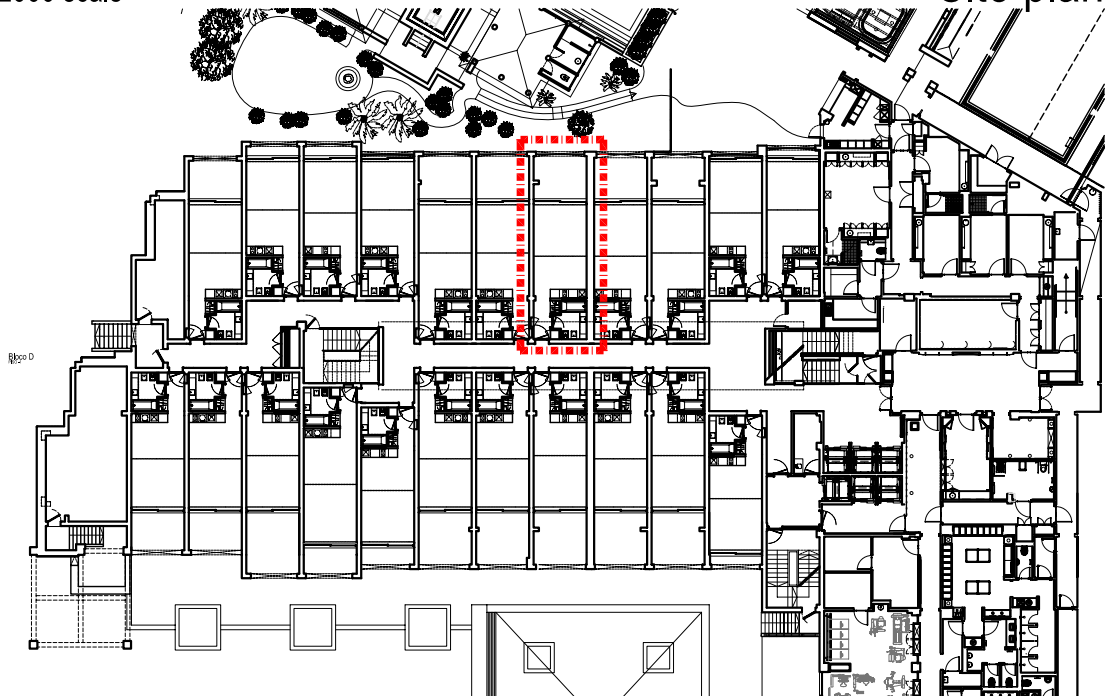

BELMAR
SPA & BEACH RESORT
LAGOS • PORTUGAL

Block D

Apartment 0E

(-1 Floor)

1/2000 scale

Site plan

1/500 scale

Block D

BELMAR
SPA & BEACH RESORT
LAGOS • PORTUGAL

Block D

Apartment 0E

(-1 Floor)

Floor plan
1/100 scale

Total Aproximative Apartment Area: 36,30m²
Total Aproximative Terrace Area: 10,00m²

BELMAR
SPA & BEACH RESORT
LAGOS • PORTUGAL

Block D

Apartment 0E

(-1 Floor)

1/200 scale

North Elevation