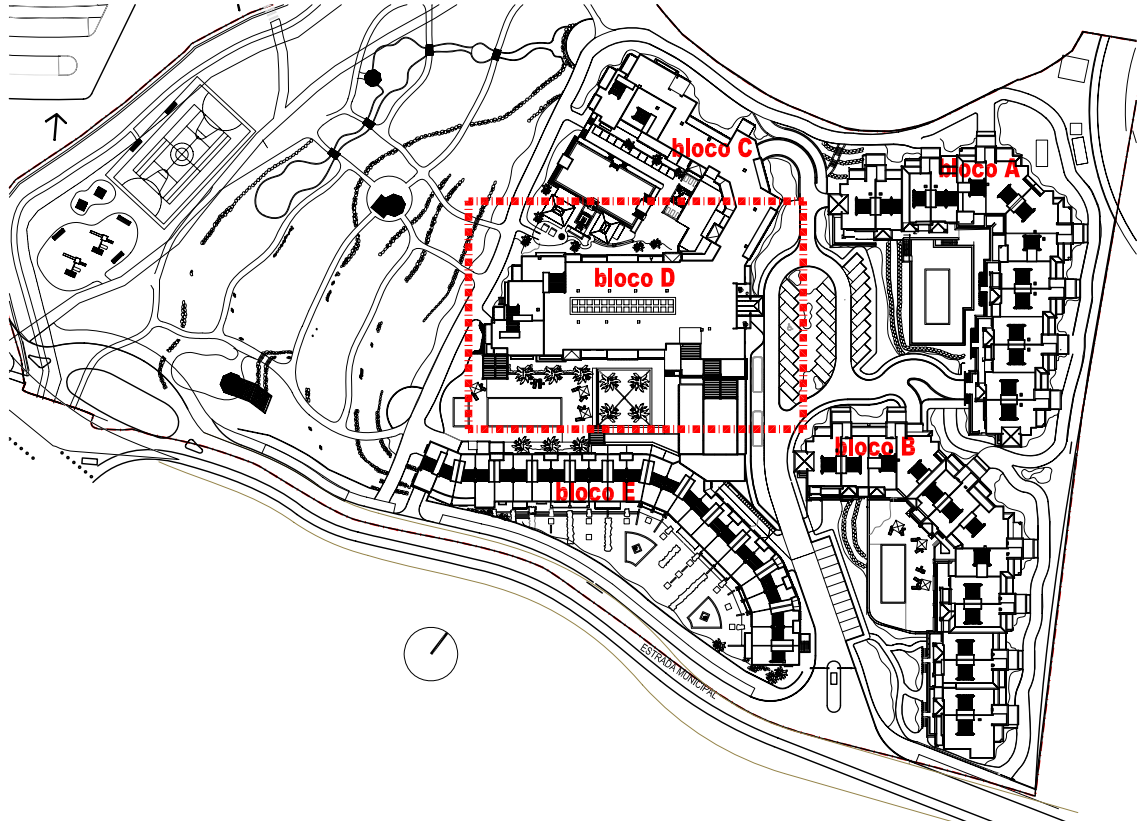

BELMAR
SPA & BEACH RESORT
LAGOS • PORTUGAL

Block D

Apartment 0E

(-1 Floor)

1/2000 scale

Site plan

1/500 scale

Block D

BELMAR
SPA & BEACH RESORT
LAGOS • PORTUGAL

Block D

Apartment 0E

(-1 Floor)

Floor plan
1/100 scale

Total Aproximative Apartment Area: 36,30m²
Total Aproximative Terrace Area: 10,00m²

BELMAR
SPA & BEACH RESORT
LAGOS • PORTUGAL

Block D

Apartment 0E

(-1 Floor)

1/200 scale

North Elevation