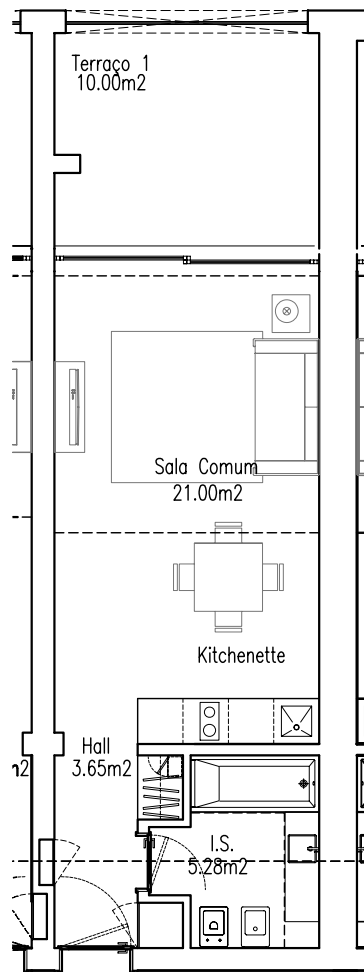

BELMAR
SPA & BEACH RESORT
LAGOS • PORTUGAL

Block D

Apartment 0E

(-1 Floor)

1/2000 scale

Site plan

1/500 scale

Block D

BELMAR
SPA & BEACH RESORT
LAGOS • PORTUGAL

Block D

Apartment 0E

(-1 Floor)

Floor plan
1/100 scale

Total Aproximative Apartment Area: 36,30m²
Total Aproximative Terrace Area: 10,00m²

BELMAR
SPA & BEACH RESORT
LAGOS • PORTUGAL

Block D

Apartment 0E

(-1 Floor)

1/200 scale

North Elevation